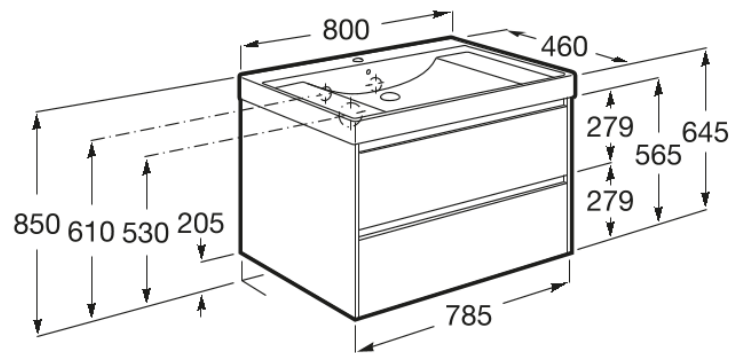

COLOURS AND FINISHES

TECHNICAL DRAWINGS

FEATURES

Unik - Base unit with two drawers and Fineceramic® basin. Faucet not included.

Base unit / Closing and opening system: Soft close drawers

Base unit / Doors and drawers combination: 2 Drawers

Base unit / Internal dividers

Base unit / Structure: Drawers

Basin / Integrated shelf

Basin / Shelf position: On both sides

Basin / Taphole configuration: 1 Taphole in the middle

Basin Position: Central

Basin shape: Square

Dimensions / Basin and base unit / Length (mm): 800

Dimensions / Basin and base unit / Width (mm): 460

Dimensions / Basin and base unit / Height (mm): 645

Faucet installation: On the basin

Installation type: Wall-hung

Material / Base unit: MDF

Material / Basin: FINECERAMIC®